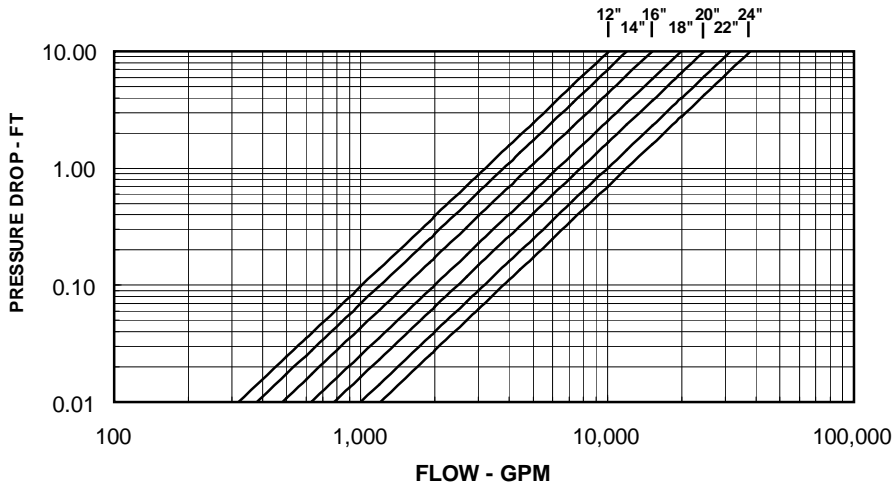

WESSELS CO. - AIR SEPARATOR PRESSURE DROP CURVES

SPA (LESS STRAINER)- FLOW PERFORMANCE

SPA (WITH STRAINER)- FLOW PERFORMANCE

SPA (LESS STRAINER)- FLOW PERFORMANCE

SPA (WITH STRAINER)- FLOW PERFORMANCE