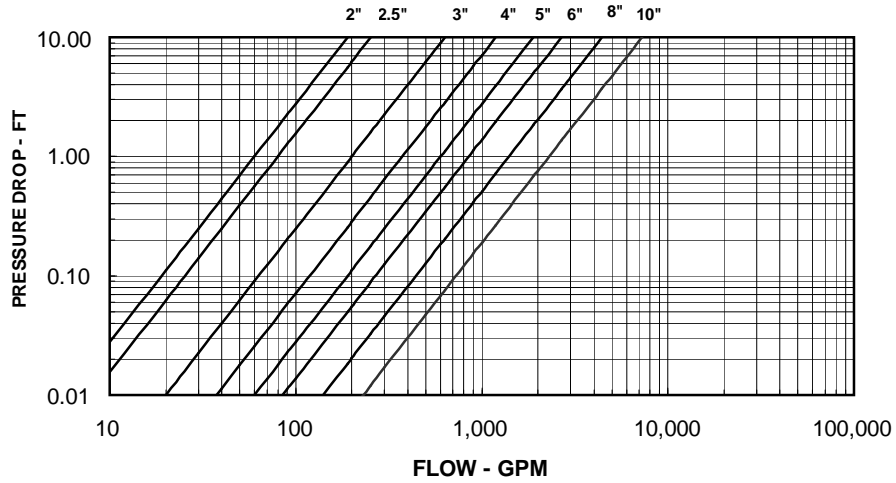

WESSELS CO. - AIR SEPARATOR PRESSURE DROP CURVES

SPA (LESS STRAINER)- FLOW PERFORMANCE

SPA (WITH STRAINER)- FLOW PERFORMANCE

SPA (LESS STRAINER)- FLOW PERFORMANCE

SPA (WITH STRAINER)- FLOW PERFORMANCE