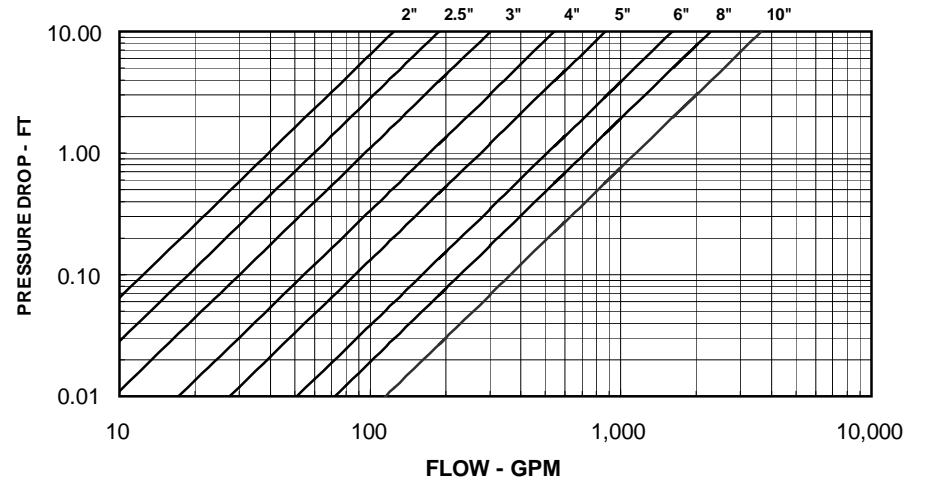

WESSELS CO. - AIR SEPARATOR PRESSURE DROP CURVES

SPA (LESS STRAINER)- FLOW PERFORMANCE

SPA (WITH STRAINER)- FLOW PERFORMANCE

SPA (LESS STRAINER)- FLOW PERFORMANCE

SPA (WITH STRAINER)- FLOW PERFORMANCE